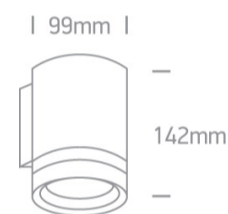

13 Wall & Ceiling>The GX53 Outdoor Range Die cast

67134E/G

9W GX53 Die Cast Outdoor Range, IP54

Complies with standard EN60598-1 and any other specific standards

Downloads

Dimensions

Physical Specification

Item Group	13 Wall & Ceiling
Family	The GX53 Outdoor Range Die cast
Order Code	67134E/G
Colour	Grey
Material	Die Cast
Shape	Circular
Surface Wall	Yes
Indoor	Yes
Outdoor	Yes
Adjustable	No