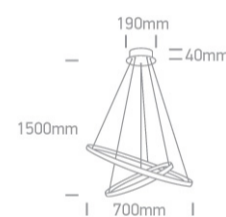

18 Decorative>The Crystal Swirl Range

63054B/B

40W LED Decorative Pendant.

Complete with 24V driver.

Complies with standard EN60598-1 and any other specific standards.

Downloads

Dimensions

Physical Specification

Item Group	18 Decorative
Family	The Crystal Swirl Range
Order Code	63054B/B
Colour	Black
Material	Aluminium + Steel
Diffuser Material	Crystal
Shape	Circular
Height	1500mm
Diameter	700mm
Suspended Ceiling	Yes
Indoor	Yes
Adjustable	No