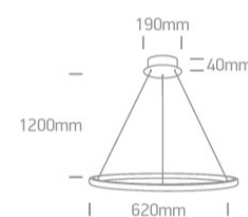

16 Decorative>The Crystal Swirl Range

63054A/B

20W LED Decorative Pendant.

Complete with 24V driver.

Complies with standard EN60598-1 and any other specific standards.

Downloads

Dimensions

Physical Specification

Item Group	16 Decorative
Family	The Crystal Swirl Range
Order Code	63054A/B
Colour	Black
Material	Aluminium + Steel
Diffuser Material	Crystal
Shape	Circular
Height	1200mm
Diameter	620mm
Suspended Ceiling	Yes
Indoor	Yes
Adjustable	No