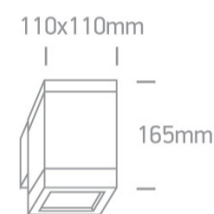

12 Wall & Ceiling>PAR30 Outdoor Cubes Die cast

67132F/B

75W PAR30 E27 Die Cast, PAR30 Outdoor Cubes.

Complies with standard EN60598-1 and any other specific standards

Downloads

Dimensions

Physical Specification

Item Group	12 Wall & Ceiling
Family	PAR30 Outdoor Cubes Die cast
Order Code	67132F/B
Colour	Black
Material	Die Cast
Shape	Rectangular
Length	110mm
Width	110mm
Height	165mm
Surface Wall	Yes
Indoor	Yes
Outdoor	Yes