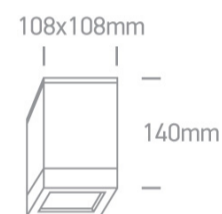

12 Wall & Ceiling>PAR30 Outdoor Cubes Die cast

67132D/W

75W PAR30 E27 Die Cast, PAR30 Outdoor Cubes.

Complies with standard EN60598-1 and any other specific standards

Downloads

Dimensions

Physical Specification

Item Group	12 Wall & Ceiling
Family	PAR30 Outdoor Cubes Die cast
Order Code	67132D/W
Colour	White
Material	Die Cast
Shape	Circular
Height	255mm
Diameter	108mm
Surface Ceiling	Yes
Indoor	Yes
Outdoor	Yes
Adjustable	No