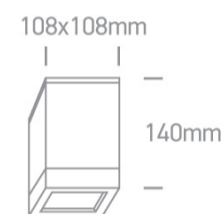

12 Wall & Ceiling>PAR30 Outdoor Cubes Die cast

67132D/B

75W PAR30 E27 Die Cast, PAR30 Outdoor Cubes.

Complies with standard EN60598-1 and any other specific standards

Downloads

Dimensions

Physical Specification

| | |
|-----------------|------------------------------|
| Item Group | 12 Wall & Ceiling |
| Family | PAR30 Outdoor Cubes Die cast |
| Order Code | 67132D/B |
| Colour | Black |
| Material | Die Cast |
| Shape | Circular |
| Surface Ceiling | Yes |
| Indoor | Yes |
| Outdoor | Yes |
| Adjustable | No |