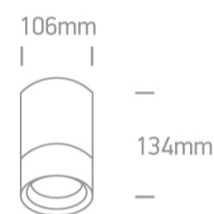

12 Wall &amp; Ceiling&gt;PAR30 Outdoor Cylinders Die cast

67132C/G

20W PAR30 E27 Die Cast, PAR30 Outdoor Cylinders.

Complies with standard EN60598-1 and any other specific standards

## Dimensions

## Physical Specification

Item Group	12 Wall & Ceiling
Family	PAR30 Outdoor Cylinders Die cast
Order Code	67132C/G
Colour	Grey
Material	Die Cast
Shape	Circular
Height	106
Diameter	134
Surface Ceiling	Yes
Indoor	Yes
Outdoor	Yes
Adjustable	No