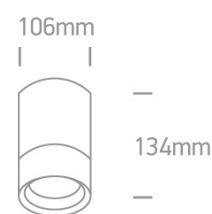

12 Wall &amp; Ceiling&gt;PAR30 Outdoor Cylinders Die cast

67132C/B

20W PAR30 E27 Die Cast, PAR30 Outdoor Cylinders.

Complies with standard EN60598-1 and any other specific standards

## Dimensions

## Physical Specification

Item Group	12 Wall & Ceiling
Family	PAR30 Outdoor Cylinders Die cast
Order Code	67132C/B
Colour	Black
Material	Die Cast
Shape	Circular
Height	106
Diameter	134
Surface Ceiling	Yes
Indoor	Yes
Outdoor	Yes
Adjustable	No