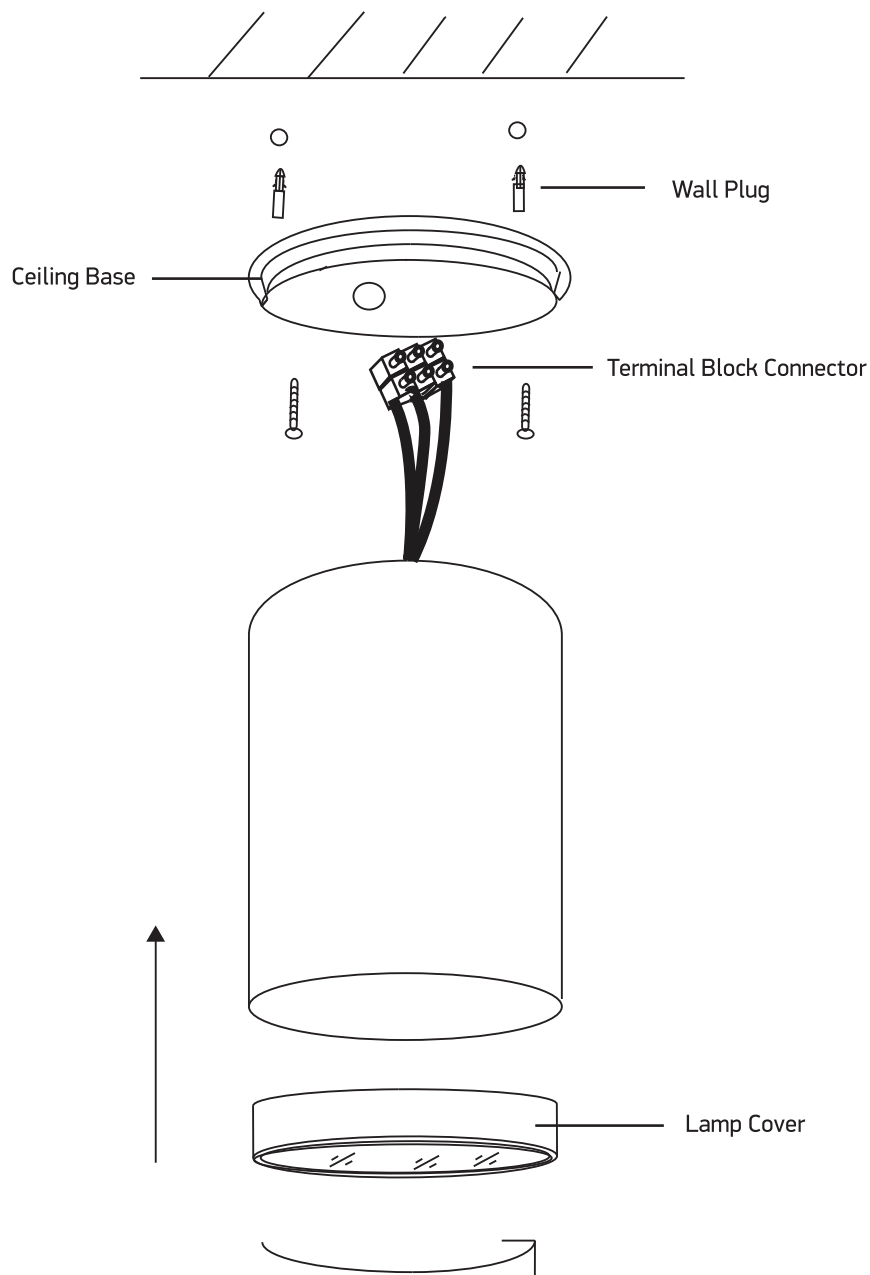

INSTALLATION MANUAL

67132C

106mm

134mm

one
LIGHT

100-240V | PAR30 | E27 | 20W | IP54 | Die cast

**Warnings:**

1. Make sure that the product is installed properly before connecting to electricity.
2. Do not cover the fitting.
3. Maintenance and installation should only be carried out by a professional electrician.