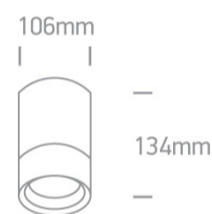

12 Wall & Ceiling>PAR30 Outdoor Cylinders Die cast

67132C/AN

20W PAR30 E27 Die Cast, PAR30 Outdoor Cylinders.

Complies with standard EN60598-1 and any other specific standards

Downloads

Dimensions

Physical Specification

Item Group	12 Wall & Ceiling
Family	PAR30 Outdoor Cylinders Die cast
Order Code	67132C/AN
Colour	Anthracite
Material	Die Cast
Shape	Circular
Height	106
Diameter	134
Surface Ceiling	Yes
Indoor	Yes
Outdoor	Yes
Adjustable	No

Illumination Data

Illumination Diagram	
----------------------	---

Packing Info

Box Weight	0.733kg
Pcs/Carton	18
Barcode	5291889042341
HS Code	9405409900

Certification & Warranty

Warranty

3 Years

Weee Directive