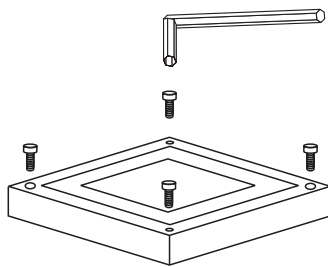

INSTALLATION MANUAL

67132A

108x108mm

264mm

100-240V | PAR30 | E27 | 2x75W | IP54 | Die cast

Warnings:

1. Make sure that the product is installed properly before connecting to electricity.
2. Do not cover the fitting.
3. Maintenance and installation should only be carried out by a professional electrician.