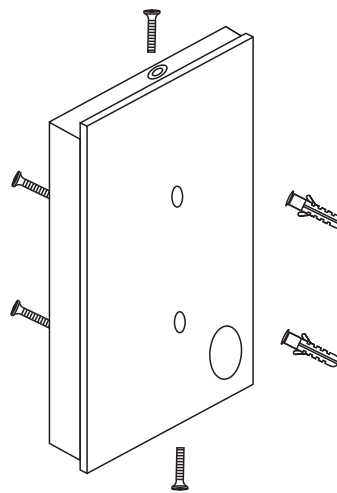

INSTALLATION MANUAL

67132A

108x108mm

264mm

100-240V | PAR30 | E27 | 2x75W | IP54 | Die cast

Warnings:

1. Make sure that the product is installed properly before connecting to electricity.
2. Do not cover the fitting.
3. Maintenance and installation should only be carried out by a professional electrician.