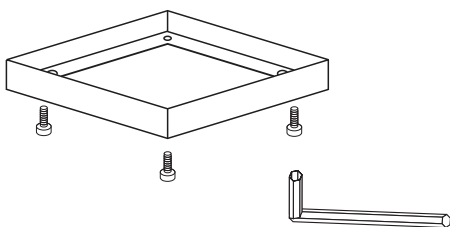

INSTALLATION MANUAL

67132A

108x108mm

264mm

100-240V | PAR30 | E27 | 2x75W | IP54 | Die cast

Warnings:

1. Make sure that the product is installed properly before connecting to electricity.
2. Do not cover the fitting.
3. Maintenance and installation should only be carried out by a professional electrician.