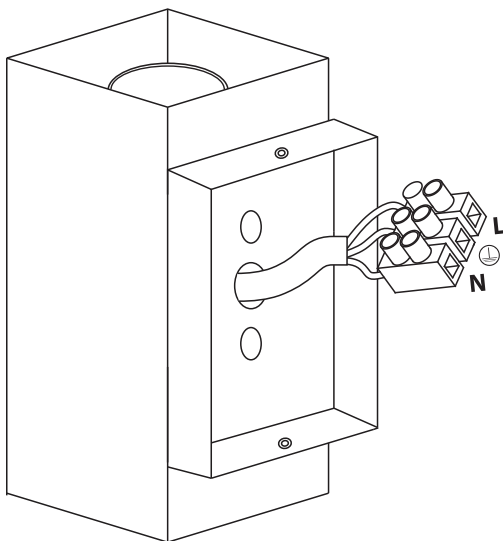

INSTALLATION MANUAL

67132A

108x108mm

264mm

100-240V | PAR30 | E27 | 2x75W | IP54 | Die cast

Warnings:

1. Make sure that the product is installed properly before connecting to electricity.
2. Do not cover the fitting.
3. Maintenance and installation should only be carried out by a professional electrician.