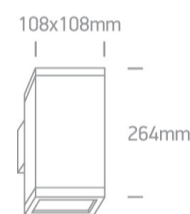

12 Wall & Ceiling>PAR30 Outdoor Cubes Die cast

67132A/W

2X75W PAR30 E27 Die Cast, PAR30 Outdoor Cubes.

Complies with standard EN60598-1 and any other specific standards

Downloads

Dimensions

Physical Specification

Item Group	12 Wall & Ceiling
Family	PAR30 Outdoor Cubes Die cast
Order Code	67132A/W
Colour	White
Material	Die Cast
Shape	Rectangular
Length	108mm
Width	108mm
Height	264mm
Surface Wall	Yes
Indoor	Yes
Outdoor	Yes