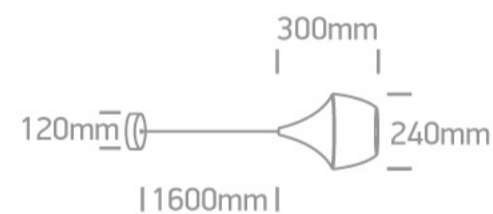

17 Pendants > Retro Pendants

63044/B/BS

E27 12W Aluminium Retro pendant with 160cm suspension, IP20.

Complies with standard EN60598-1 and any other specific standards.

Downloads

Dimensions

Gallery

Physical Specification

Material

Aluminium

Shape

Circular

Height

360mm

Diameter	240mm
Suspended Ceiling	Yes
Indoor	Yes
Adjustable	No

Electrical Characteristics