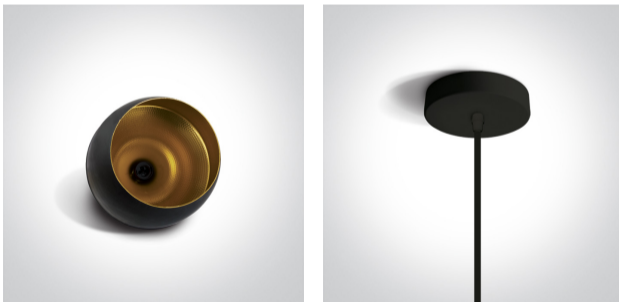

17 Pendants > Retro Pendants

63044/B/BS

E27 12W Aluminium Retro pendant with 160cm suspension, IP20.

Complies with standard EN60598-1 and any other specific standards.

Downloads

Dimensions

Gallery

Physical Specification

Item Group

17 Pendants

Family

Retro Pendants

Order Code

63044/B/BS

Colour

Black-Brass

Material

Aluminium

Shape

Circular

Height

360mm

Diameter	240mm
Suspended Ceiling	Yes
Indoor	Yes
Adjustable	No

Electrical Characteristics