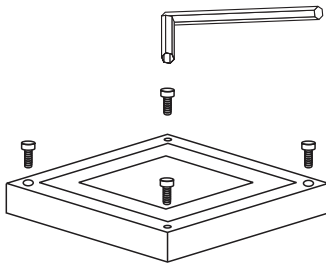

INSTALLATION MANUAL

67132A

108x108mm

264mm

one
LIGHT

100-240V | PAR30 | E27 | 2x75W | IP54 | Die cast

Warnings:

1. Make sure that the product is installed properly before connecting to electricity.
2. Do not cover the fitting.
3. Maintenance and installation should only be carried out by a professional electrician.