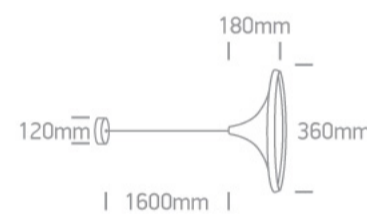

17 Pendants &gt; Retro Pendants

63042/B/BS

E27 12W Aluminium Retro pendant with 160cm suspension, IP20.

Complies with standard EN60598-1 and any other specific standards.

## Dimensions

Black-Brass

Material

Aluminium

Shape

Circular

Height

180mm

Diameter	360mm
Suspended Ceiling	Yes
Indoor	Yes
Adjustable	No