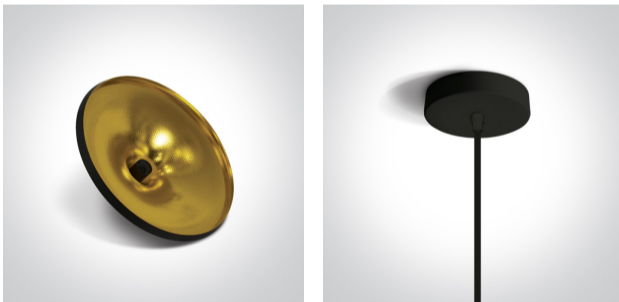

Gallery

Physical Specification

Item Group

17 Pendants

Family

Retro Pendants

Order Code

63042/B/BS

Colour

Black-Brass

Material

Aluminium

Shape

Circular

Height

180mm