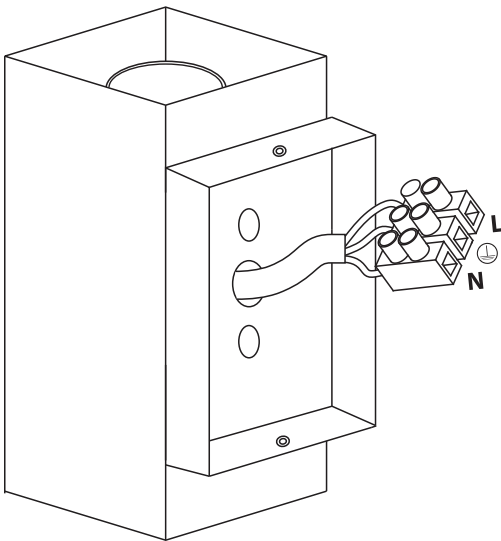

INSTALLATION MANUAL

67132A

108x108mm

264mm

one
LIGHT

100-240V | PAR30 | E27 | 2x75W | IP54 | Die cast

Warnings:

1. Make sure that the product is installed properly before connecting to electricity.
2. Do not cover the fitting.
3. Maintenance and installation should only be carried out by a professional electrician.