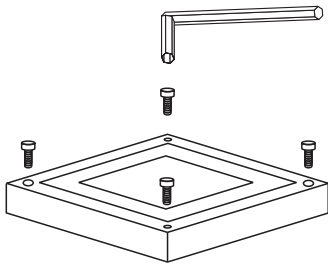

INSTALLATION MANUAL

67132A

108x108mm

264mm

one
LIGHT

100-240V | PAR30 | E27 | 2x75W | IP54 | Die cast

Warnings:

1. Make sure that the product is installed properly before connecting to electricity.
2. Do not cover the fitting.
3. Maintenance and installation should only be carried out by a professional electrician.