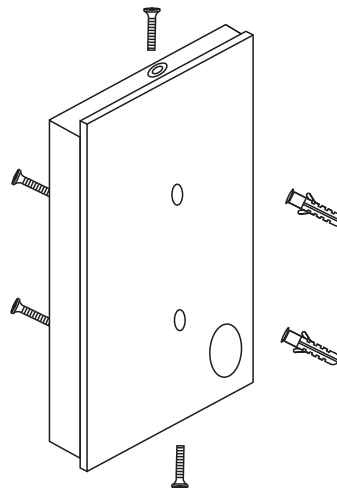

INSTALLATION MANUAL

67132A

108x108mm

264mm

one
LIGHT

100-240V | PAR30 | E27 | 2x75W | IP54 | Die cast

Warnings:

1. Make sure that the product is installed properly before connecting to electricity.
2. Do not cover the fitting.
3. Maintenance and installation should only be carried out by a professional electrician.