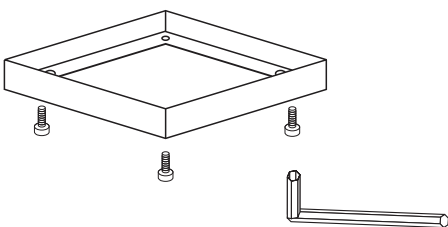

INSTALLATION MANUAL

67132A

108x108mm

264mm

one
LIGHT

100-240V | PAR30 | E27 | 2x75W | IP54 | Die cast

Warnings:

1. Make sure that the product is installed properly before connecting to electricity.
2. Do not cover the fitting.
3. Maintenance and installation should only be carried out by a professional electrician.