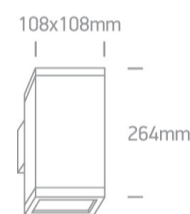

12 Wall & Ceiling>PAR30 Outdoor Cubes Die cast

67132A/AN

75W PAR30 E27 Die Cast, PAR30 Outdoor Cubes.

Complies with standard EN60598-1 and any other specific standards

Downloads

Dimensions

Physical Specification

Item Group	12 Wall & Ceiling
Family	PAR30 Outdoor Cubes Die cast
Order Code	67132A/AN
Colour	Anthracite
Material	Die Cast
Shape	Rectangular
Length	108mm
Width	108mm
Height	264mm
Surface Wall	Yes
Indoor	Yes
Outdoor	Yes