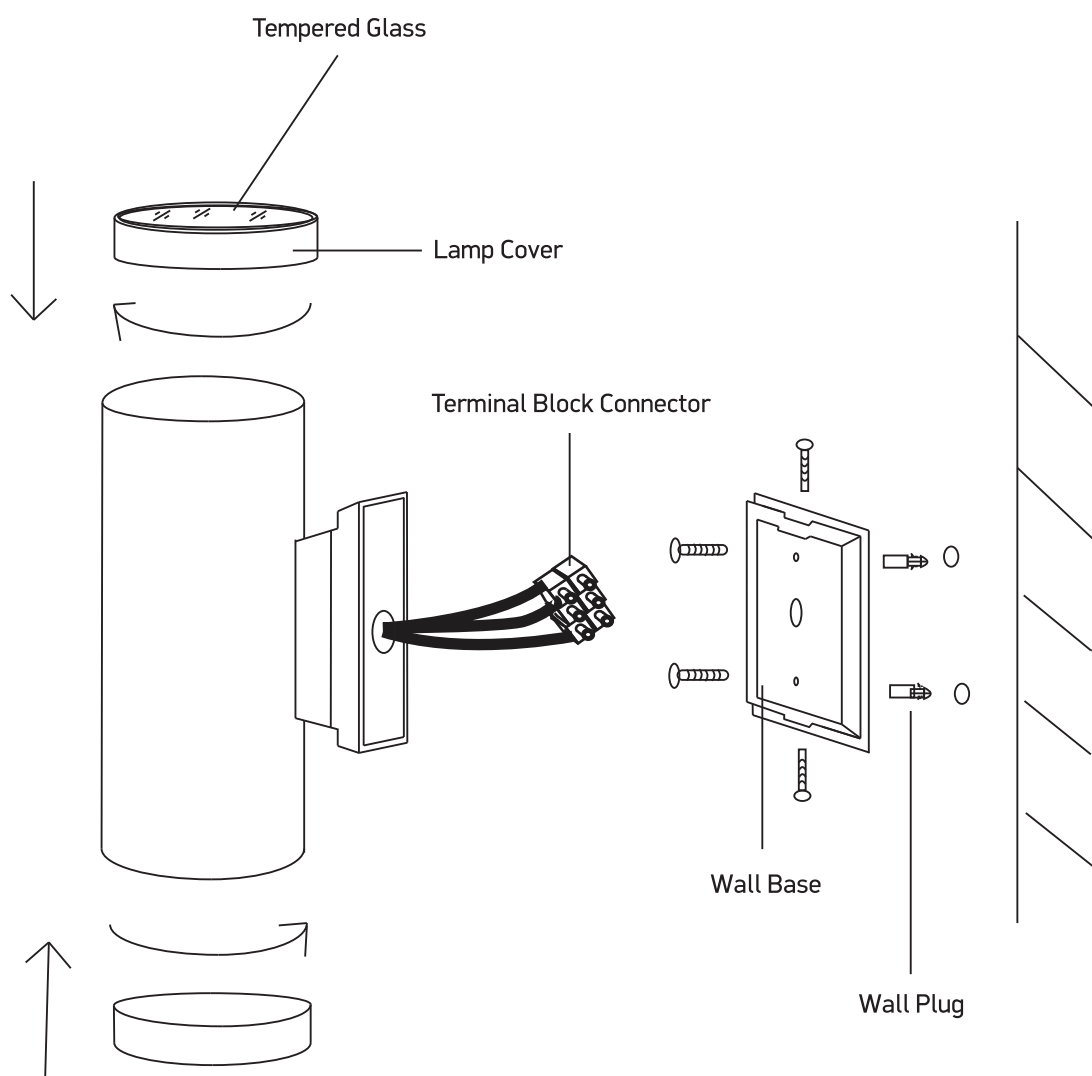

# INSTALLATION MANUAL

67132

**one**  
LIGHT

100-240V | PAR30 | E27 | 2x75W | IP54 | Die cast

## Warnings:

1. Make sure that the product is installed properly before connecting to electricity.
2. Do not cover the fitting.
3. Maintenance and installation should only be carried out by a professional electrician.