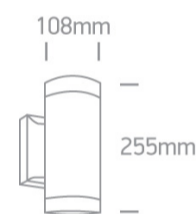

12 Wall & Ceiling>PAR30 Outdoor Cylinders Die cast

67132/W

E27 PAR30, 2X75W, wall outdoor cylinder, IP54.

Complies with standard EN60598-1 and any other specific standards.

Downloads

Dimensions

Physical Specification

Item Group	12 Wall & Ceiling
Family	PAR30 Outdoor Cylinders Die cast
Order Code	67132/W
Colour	White
Material	Die Cast
Shape	Circular
Height	255mm
Diameter	108mm
Surface Wall	Yes
Indoor	Yes
Outdoor	Yes
Adjustable	No

Illumination Data

Illumination Diagram

Packing Info

Box Length	18cm
Box Width	11cm
Box Height	26cm
Box Weight	1.550kg
Pcs/Carton	12
Barcode	5291889008279
HS Code	9405409900

Certification & Warranty

Warranty