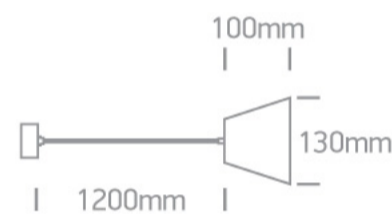

17 Pendants > Gypsum Pendants

63038

GX53 7W Gypsum pendant, IP20.

Complies with standard EN60598-1 and any other specific standards.

Downloads

Dimensions

Physical Specification

Item Group	17 Pendants
Family	Gypsum Pendants
Order Code	63038
Colour	White
Material	Gypsum
Shape	Circular
Height	100mm
Diameter	130mm
Suspended Ceiling	Yes
Indoor	Yes
Adjustable	No

Illumination Diagram

Packing Info

Box Length

23,5cm

Box Width

17,5cm

Box Height

18,5cm