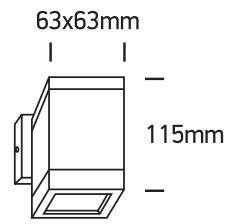

INSTALLATION MANUAL

67130F

100-240V | MR16 | GU10 | 35W | IP54 | Die cast

Warnings:

1. Make sure that the product is installed properly before connecting to electricity.
2. Do not cover the fitting.
3. Maintenance and installation should only be carried out by a professional electrician.