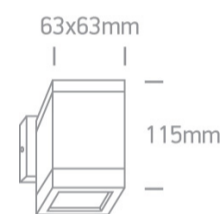

12 Wall & Ceiling>GU10 Outdoor Cubes Die cast

67130F/G

10W MR16 GU10 Die Cast, GU10 Outdoor Cubes.

Complies with standard EN60598-1 and any other specific standards

Downloads

Dimensions

Physical Specification

Item Group	12 Wall & Ceiling
Family	GU10 Outdoor Cubes Die cast
Order Code	67130F/G
Colour	Grey
Material	Die Cast
Shape	Rectangular
Length	63mm
Width	63mm
Height	115mm
Surface Wall	Yes
Indoor	Yes
Outdoor	Yes