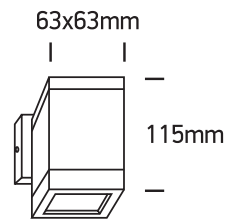

# INSTALLATION MANUAL

67130F

100-240V | MR16 | GU10 | 35W | IP54 | Die cast