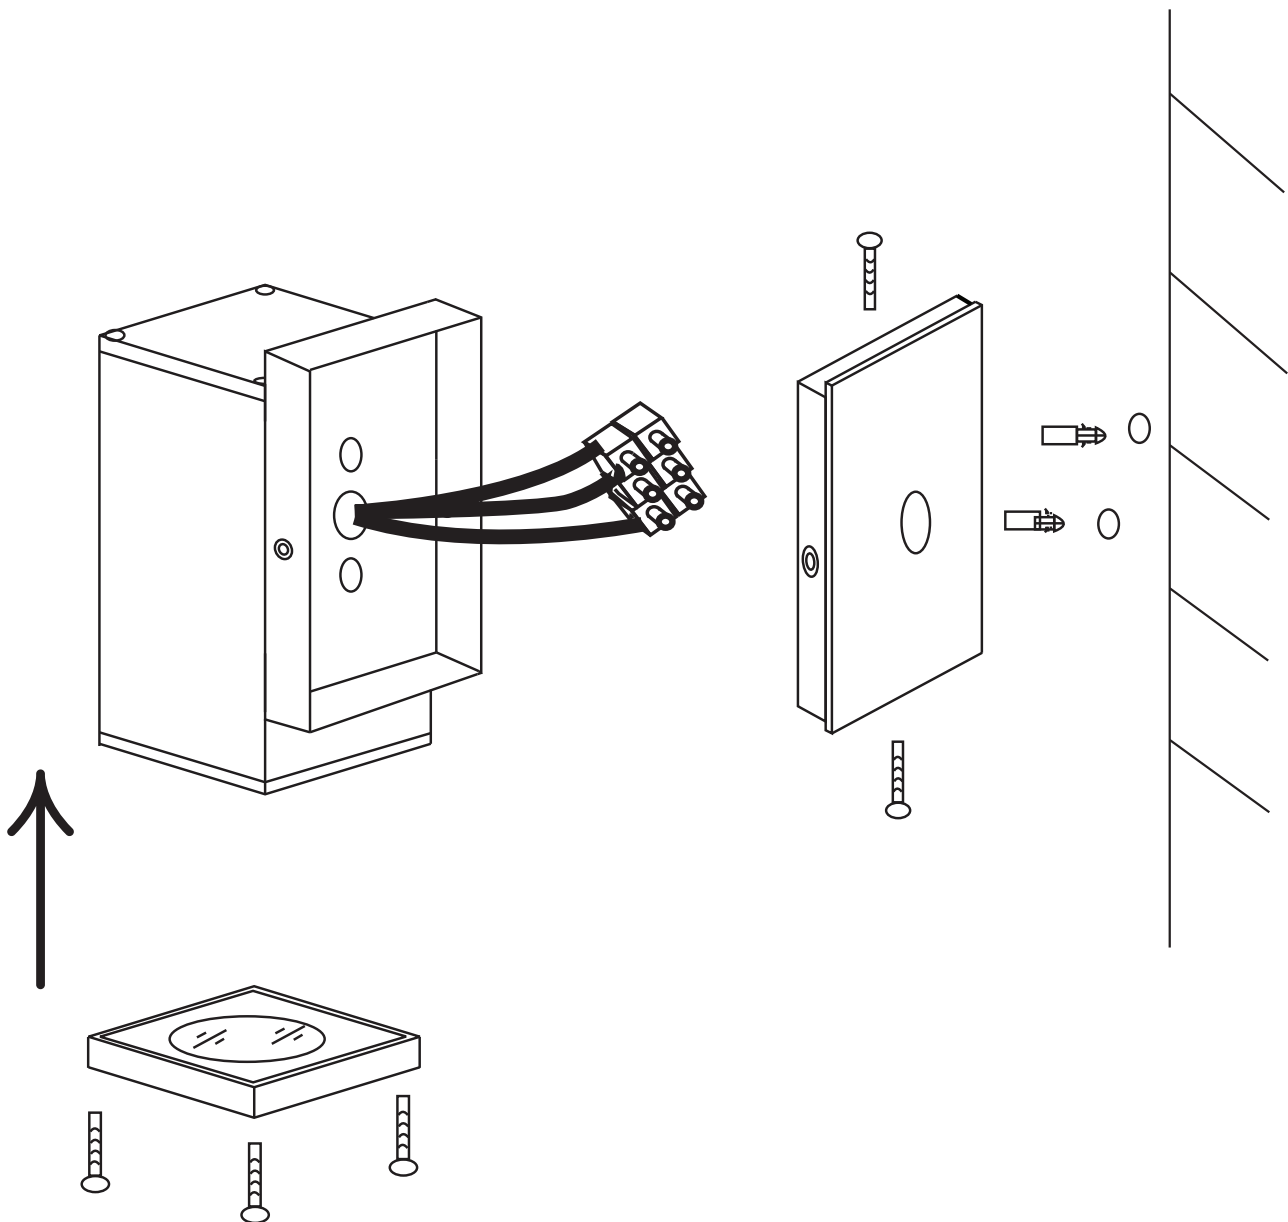

# INSTALLATION MANUAL

67130F

100-240V | MR16 | GU10 | 35W | IP54 | Die cast

## Warnings:

1. Make sure that the product is installed properly before connecting to electricity.
2. Do not cover the fitting.
3. Maintenance and installation should only be carried out by a professional electrician.