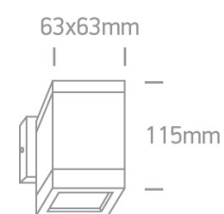

12 Wall & Ceiling>GU10 Outdoor Cubes Die cast

67130F/AN

10W MR16 GU10 Die Cast, GU10 Outdoor Cubes.

Complies with standard EN60598-1 and any other specific standards

Downloads

Dimensions

Physical Specification

Item Group	12 Wall & Ceiling
Family	GU10 Outdoor Cubes Die cast
Order Code	67130F/AN
Colour	Anthracite
Material	Die Cast
Shape	Rectangular
Length	63mm
Width	63mm
Height	115mm
Surface Wall	Yes
Indoor	Yes
Outdoor	Yes