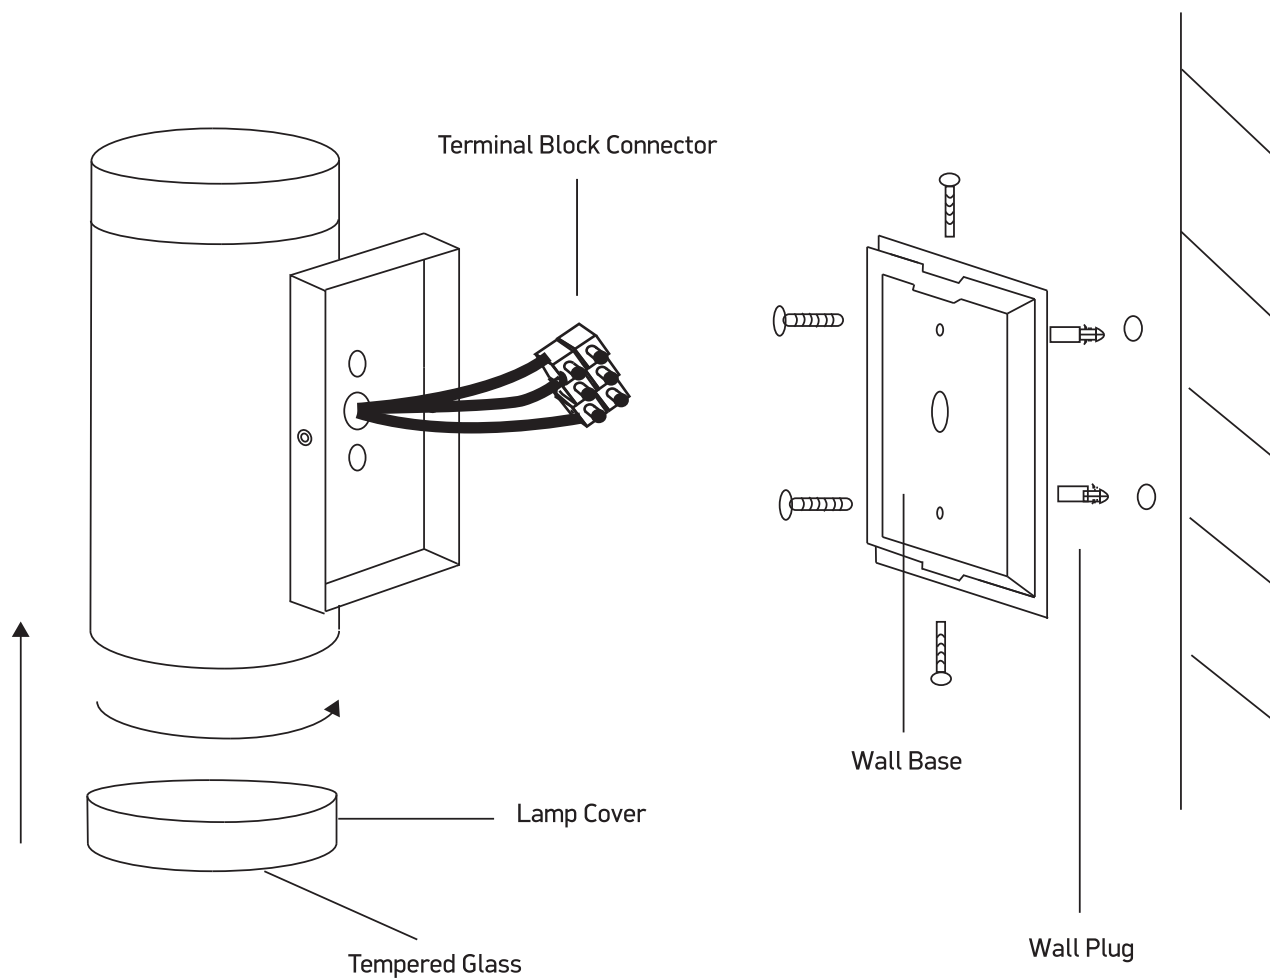

INSTALLATION MANUAL

67130E

100-240V | MR16 | GU10 | 35W | IP54 | Die cast

one
LIGHT

Warnings:

1. Make sure that the product is installed properly before connecting to electricity.
2. Do not cover the fitting.
3. Maintenance and installation should only be carried out by a professional electrician.