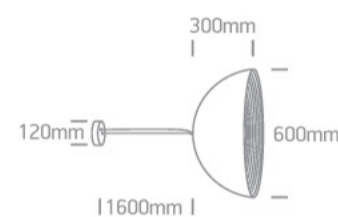

17 Pendants > Bowl Shade Pendant Range

63022B/W/BS

E27 20W Aluminium Bowl Shade pendant with 160cm suspension, IP20.

Complies with standard EN60598-1 and any other specific standards.

Downloads

Dimensions

Physical Specification

Item Group	17 Pendants
Family	Bowl Shade Pendant Range
Order Code	63022B/W/BS
Colour	White-Brass
Material	Aluminium
Shape	Circular
Height	300mm
Diameter	600mm
Suspended Ceiling	Yes
Indoor	Yes
Adjustable	No