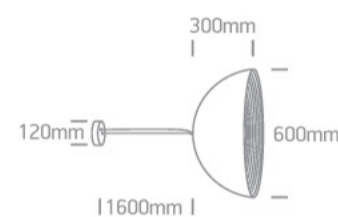

17 Pendants>Bowl Shade Pendant Range

63022B/B/BS

E27 20W Aluminium Bowl Shade pendant with 160cm suspension, IP20.

Complies with standard EN60598-1 and any other specific standards.

Downloads

Dimensions

Physical Specification

Item Group	17 Pendants
Family	Bowl Shade Pendant Range
Order Code	63022B/B/BS
Colour	Black-Brass
Material	Aluminium
Shape	Circular
Height	300mm
Diameter	600mm
Suspended Ceiling	Yes
Indoor	Yes
Adjustable	No