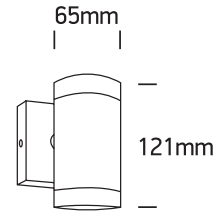

INSTALLATION MANUAL

67130E

one
LIGHT

100-240V | MR16 | GU10 | 35W | IP54 | Die cast

Warnings:

1. Make sure that the product is installed properly before connecting to electricity.
2. Do not cover the fitting.
3. Maintenance and installation should only be carried out by a professional electrician.