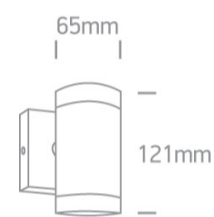

12 Wall &amp; Ceiling&gt;GU10 Outdoor Cylinders Die cast

**67130E/B**

35W MR16 GU10 Die Cast, GU10 Outdoor Cylinders.

Complies with standard EN60598-1 and any other specific standards

## Dimensions

## Physical Specification

Item Group	12 Wall & Ceiling
Family	GU10 Outdoor Cylinders Die cast
Order Code	67130E/B
Colour	Black
Material	Die Cast
Shape	Circular
Height	121mm
Diameter	65mm
Surface Wall	Yes
Indoor	Yes
Outdoor	Yes
Adjustable	No