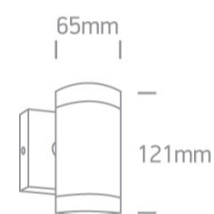

12 Wall & Ceiling>GU10 Outdoor Cylinders Die cast

67130E/AN

35W MR16 GU10 Die Cast, GU10 Outdoor Cylinders.

Complies with standard EN60598-1 and any other specific standards

Downloads

Dimensions

Physical Specification

Item Group	12 Wall & Ceiling
Family	GU10 Outdoor Cylinders Die cast
Order Code	67130E/AN
Colour	Anthracite
Material	Die Cast
Shape	Circular
Height	121mm
Diameter	65mm
Surface Wall	Yes
Indoor	Yes
Outdoor	Yes
Adjustable	No

Illumination Data

Illumination Diagram	
----------------------	---

Packing Info

Box Weight	0.511kg
Pcs/Carton	18
Barcode	5291889042297
HS Code	9405409900

Certification & Warranty

Warranty

3 Years

Weee Directive