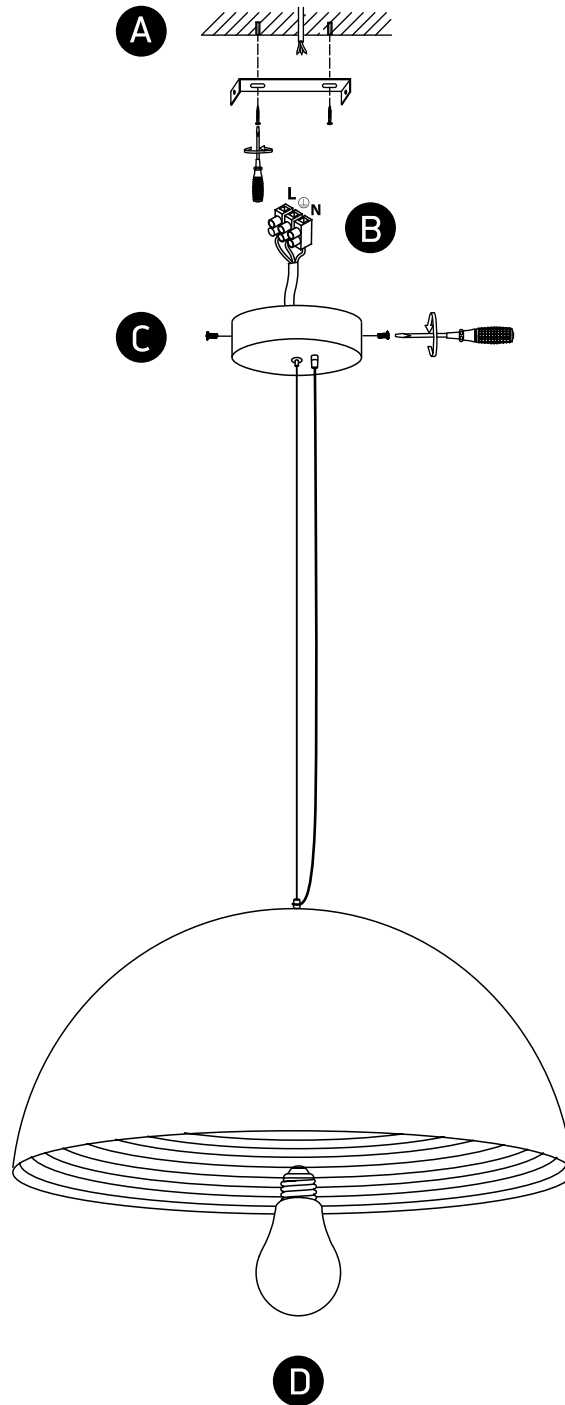

# INSTALLATION MANUAL

63022

100-240V | E27 | 20W | IP20 | Aluminium

**one**  
LIGHT

## Warnings:

1. Fix the base on the ceiling.
2. Make sure that the product is installed properly before connecting to electricity.
3. Connect the AC power cable as shown in the above diagram.
4. Do not cover the fitting.
5. Maintenance and installation should only be carried out by a professional electrician.