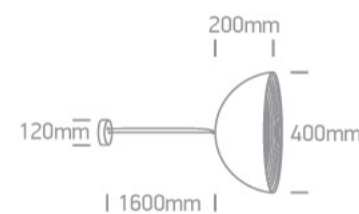

17 Pendants>Bowl Shade Pendant Range

63022/W/BS

E27 20W Aluminium Bowl Shade pendant with 160cm suspension, IP20.

Complies with standard EN60598-1 and any other specific standards.

Downloads

Dimensions

Physical Specification

Item Group	17 Pendants
Family	Bowl Shade Pendant Range
Order Code	63022/W/BS
Colour	White-Brass
Material	Aluminium
Shape	Circular
Height	200mm
Diameter	400mm
Suspended Ceiling	Yes
Indoor	Yes
Adjustable	No