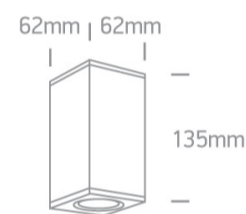

12 Wall & Ceiling>The GU10 Outdoor Cube Lights

67130DD/B

35W, GU10 MR16 Dark Light ceiling outdoor cube, IP54.

Complies with standard EN60598-1 and any other specific standards.

Downloads

Dimensions

Physical Specification

Item Group	12 Wall & Ceiling
Family	The GU10 Outdoor Cube Lights
Order Code	67130DD/B
Colour	Black
Material	Aluminium
Diffuser Material	Glass
Shape	Rectangular
Length	62mm
Width	62mm
Height	135mm
Surface Ceiling	Yes
Indoor	Yes

Yes

Packing Info

Box Length

7cm

Box Width

7cm

Box Height

15cm