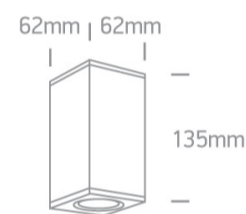

## 67130DD/AN

35W, GU10 MR16 Dark Light ceiling outdoor cube, IP54.

Complies with standard EN60598-1 and any other specific standards.

### Dimensions

### Physical Specification

Item Group	12 Wall & Ceiling
Family	The GU10 Outdoor Cube Lights
Order Code	67130DD/AN
Colour	Anthracite
Material	Aluminium
Diffuser Material	Glass
Shape	Rectangular
Length	62mm
Width	62mm
Height	135mm
Surface Ceiling	Yes
Indoor	Yes

#### Packing Info

Box Length

7cm

Box Width

7cm

Box Height

15cm

Box Weight