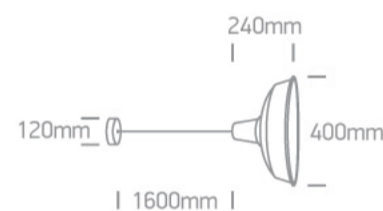

17 Pendants>Retro Pendants

63020/W/G

E27 20W Aluminium Retro pendant with 160cm suspension, IP20.

Complies with standard EN60598-1 and any other specific standards.

Downloads

Dimensions

Physical Specification

Item Group	17 Pendants
Family	Retro Pendants
Order Code	63020/W/G
Colour	White-Grey
Material	Aluminium
Shape	Circular
Height	240mm
Diameter	400mm
Suspended Ceiling	Yes
Indoor	Yes
Adjustable	No

Gear	No
Fitting + Driver	
Input Voltage	100-240V
50 Hz	Yes
60 Hz	Yes
Safety Class	
Power(Watts)	20W
IP Rating	IP20
Light Source	Replaceable lamp
Lamp Holder	E27
Number of Lamps	1
Dimmable	N/A
F Mark	