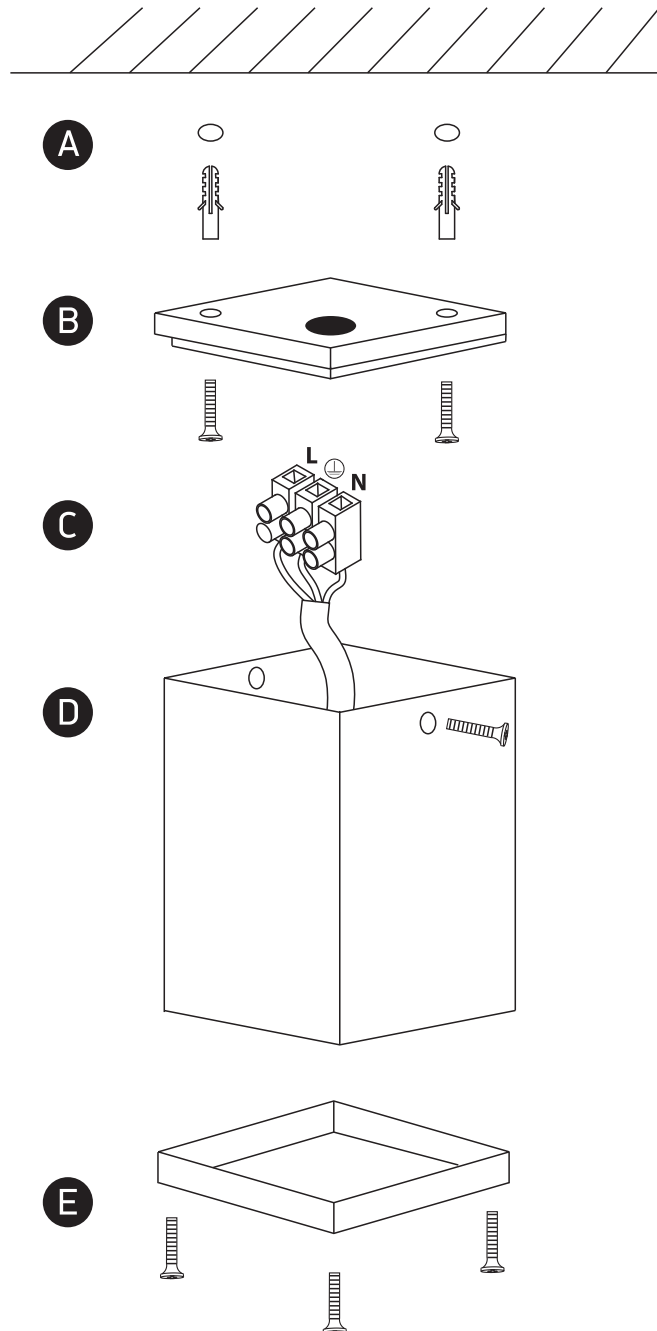

INSTALLATION MANUAL

67130D

100-240V | MR16 | GU10 | 35W | IP54 | Die cast

Warnings:

1. Make sure that the product is installed properly before connecting to electricity.
2. Do not cover the fitting.
3. Maintenance and installation should only be carried out by a professional electrician.