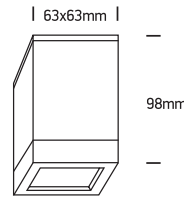

INSTALLATION MANUAL

67130D

100-240V | MR16 | GU10 | 35W | IP54 | Die cast

Warnings:

1. Make sure that the product is installed properly before connecting to electricity.
2. Do not cover the fitting.
3. Maintenance and installation should only be carried out by a professional electrician.