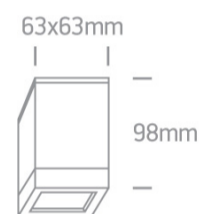

12 Wall & Ceiling>GU10 Outdoor Cubes Die cast

67130D/G

35W MR16 GU10 Die Cast, GU10 Outdoor Cubes.

Complies with standard EN60598-1 and any other specific standards

Downloads

Dimensions

Physical Specification

Item Group	12 Wall & Ceiling
Family	GU10 Outdoor Cubes Die cast
Order Code	67130D/G
Colour	Grey
Material	Die Cast
Shape	Circular
Surface Ceiling	Yes
Indoor	Yes
Outdoor	Yes
Adjustable	No

Electrical Characteristics