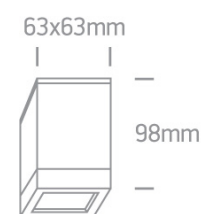

12 Wall & Ceiling>GU10 Outdoor Cubes Die cast

67130D/B

35W MR16 GU10 Die Cast, GU10 Outdoor Cubes.

Complies with standard EN60598-1 and any other specific standards

Downloads

Dimensions

Physical Specification

Item Group	12 Wall & Ceiling
Family	GU10 Outdoor Cubes Die cast
Order Code	67130D/B
Colour	Black
Material	Die Cast
Shape	Circular
Surface Ceiling	Yes
Indoor	Yes
Outdoor	Yes
Adjustable	No

Electrical Characteristics