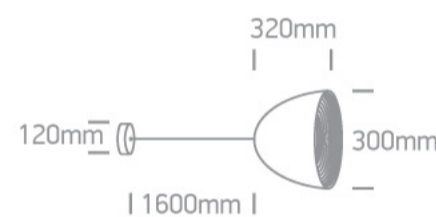

17 Pendants>Bowl Shade Pendant Range

63016A/W/G

E27 20W Aluminium Bowl Shade pendant with 160cm suspension, IP20.

Complies with standard EN60598-1 and any other specific standards.

Downloads

Dimensions

Physical Specification

Item Group	17 Pendants
Family	Bowl Shade Pendant Range
Order Code	63016A/W/G
Colour	White-Grey
Material	Aluminium
Shape	Circular
Height	320mm
Diameter	300mm
Suspended Ceiling	Yes
Indoor	Yes
Adjustable	No