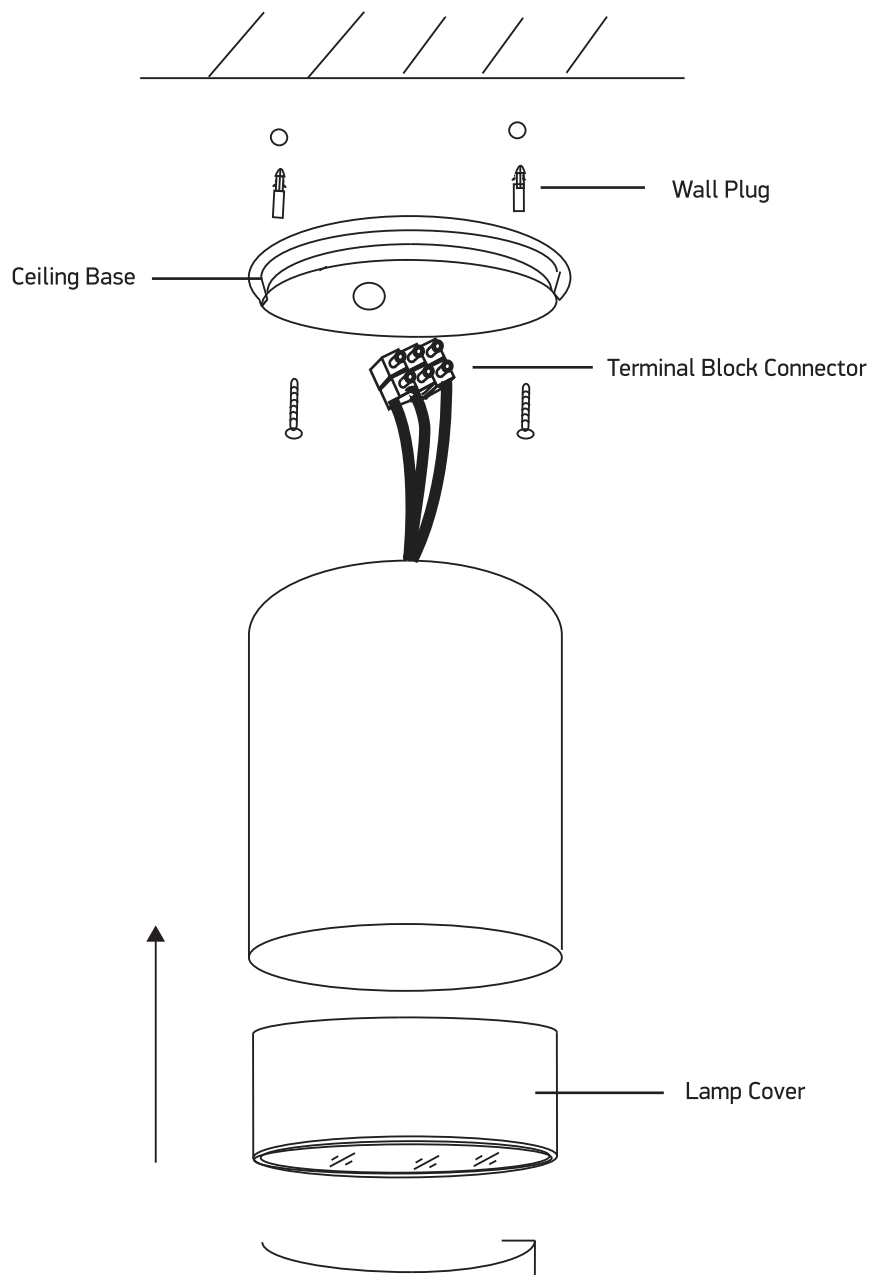

## 67130C

65mm

95mm

# one

L I G H T

100-240V | MR16 | GU10 | 10W | IP54 | Die cast