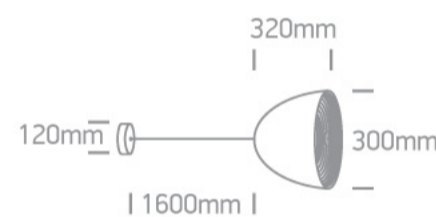

17 Pendants>Bowl Shade Pendant Range

63016A/B/BS

E27 20W Aluminium Bowl Shade pendant with 160cm suspension, IP20.

Complies with standard EN60598-1 and any other specific standards.

Downloads

Dimensions

Physical Specification

Item Group	17 Pendants
Family	Bowl Shade Pendant Range
Order Code	63016A/B/BS
Colour	Black-Brass
Material	Aluminium
Shape	Circular
Height	320mm
Diameter	300mm
Suspended Ceiling	Yes
Indoor	Yes
Adjustable	No