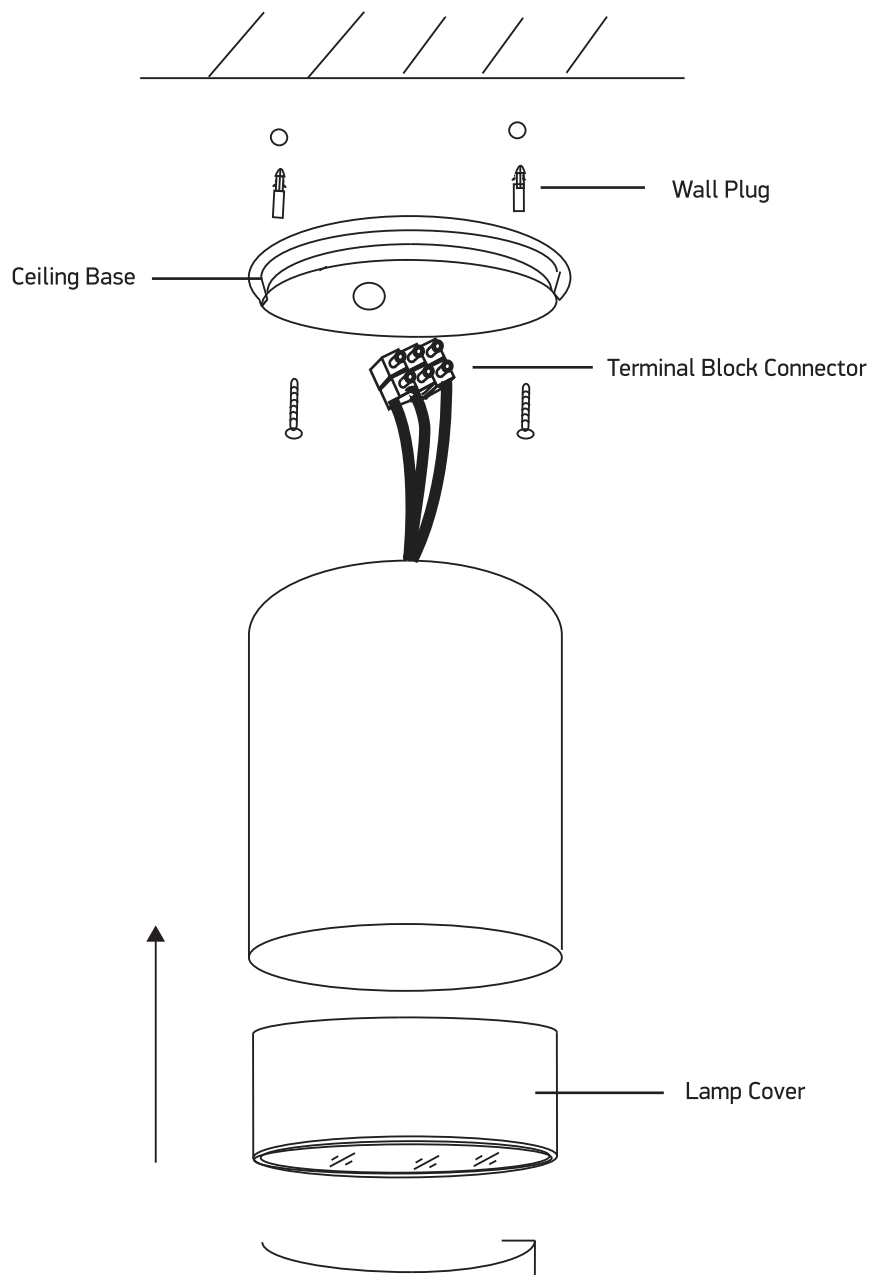

# INSTALLATION MANUAL

67130C

65mm

95mm

**one**  
LIGHT

100-240V | MR16 | GU10 | 10W | IP54 | Die cast

**Warnings:**

1. Make sure that the product is installed properly before connecting to electricity.
2. Do not cover the fitting.
3. Maintenance and installation should only be carried out by a professional electrician.