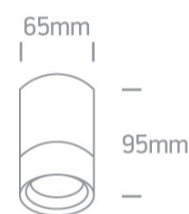

13 Wall & Ceiling>GU10 Outdoor Cylinders Die cast

67130C/G

35W MR16 GU10 Die Cast, GU10 Outdoor Cylinders.

Complies with standard EN60598-1 and any other specific standards

Downloads

Dimensions

Physical Specification

Item Group	13 Wall & Ceiling
Family	GU10 Outdoor Cylinders Die cast
Order Code	67130C/G
Colour	Grey
Material	Die Cast
Shape	Circular
Height	65
Diameter	95
Surface Ceiling	Yes
Indoor	Yes
Outdoor	Yes
Adjustable	No