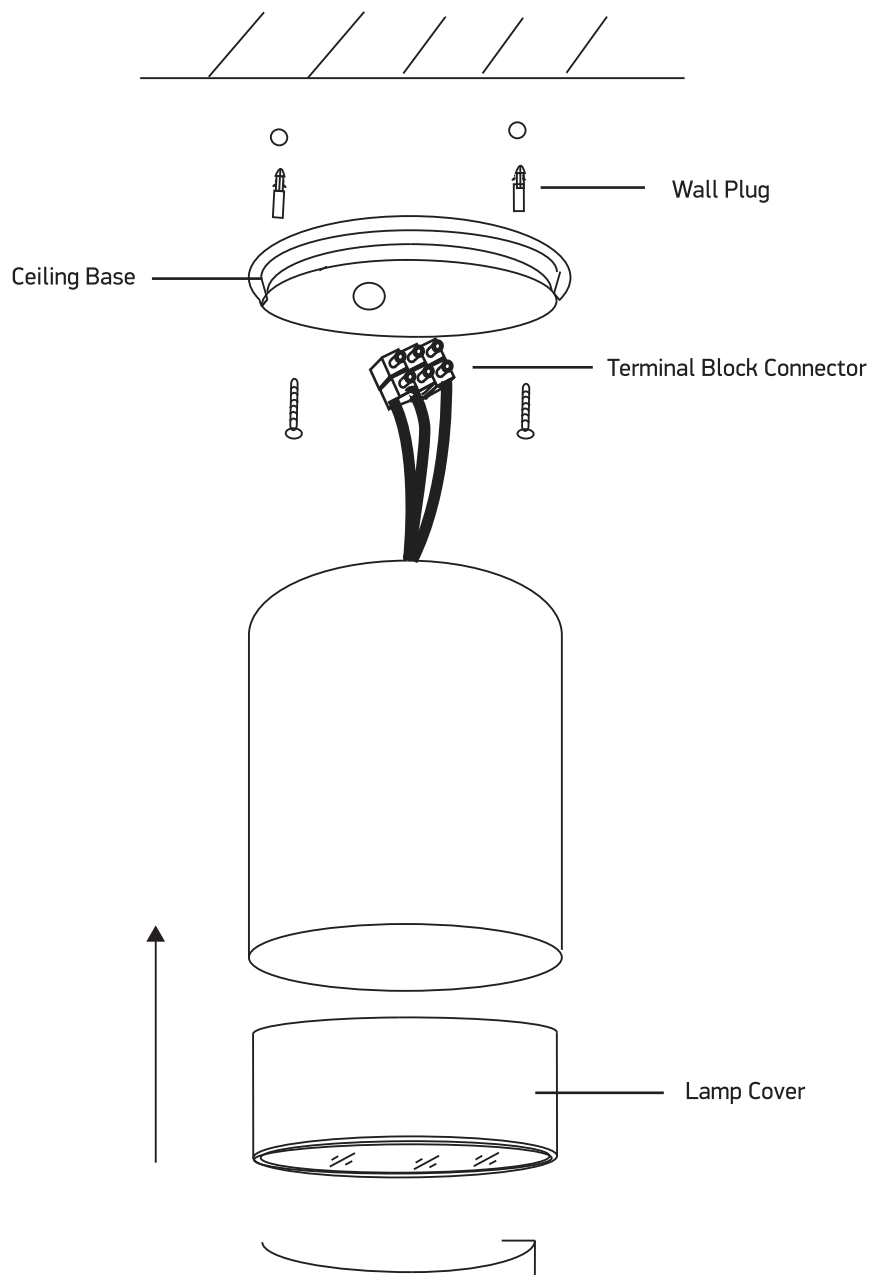

INSTALLATION MANUAL

67130C

65mm

95mm

100-240V | MR16 | GU10 | 10W | IP54 | Die cast

one
LIGHT**Warnings:**

1. Make sure that the product is installed properly before connecting to electricity.
2. Do not cover the fitting.
3. Maintenance and installation should only be carried out by a professional electrician.