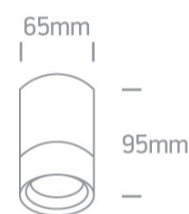

13 Wall &amp; Ceiling&gt;GU10 Outdoor Cylinders Die cast

**67130C/BR**

35W MR16 GU10 Die Cast, GU10 Outdoor Cylinders.

Complies with standard EN60598-1 and any other specific standards

## Dimensions

## Physical Specification

Item Group	13 Wall & Ceiling
Family	GU10 Outdoor Cylinders Die cast
Order Code	67130C/BR
Colour	Rust Brown
Material	Die Cast
Shape	Circular
Height	65
Diameter	95
Surface Ceiling	Yes
Indoor	Yes
Outdoor	Yes
Adjustable	No