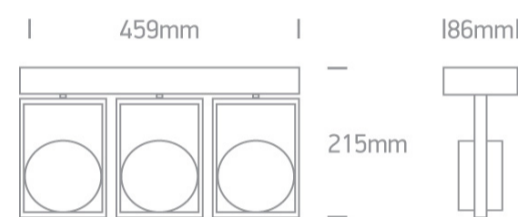

12 Wall &amp; Ceiling&gt;The R111 GU10 Spots Natural aluminium

**62310A/AL**

3x75W R111 GU10 Spot, IP20.

Complies with standard EN60598-1 and any other specific standards.

## Dimensions

## Physical Specification

Item Group	12 Wall & Ceiling
Family	The R111 GU10 Spots Natural aluminium
Order Code	62310A/AL
Colour	Aluminium
Material	Natural Aluminium
Shape	Rectangular
Length	459mm
Width	86mm
Height	215mm
Surface Ceiling	Yes
Surface Wall	Yes
Indoor	Yes