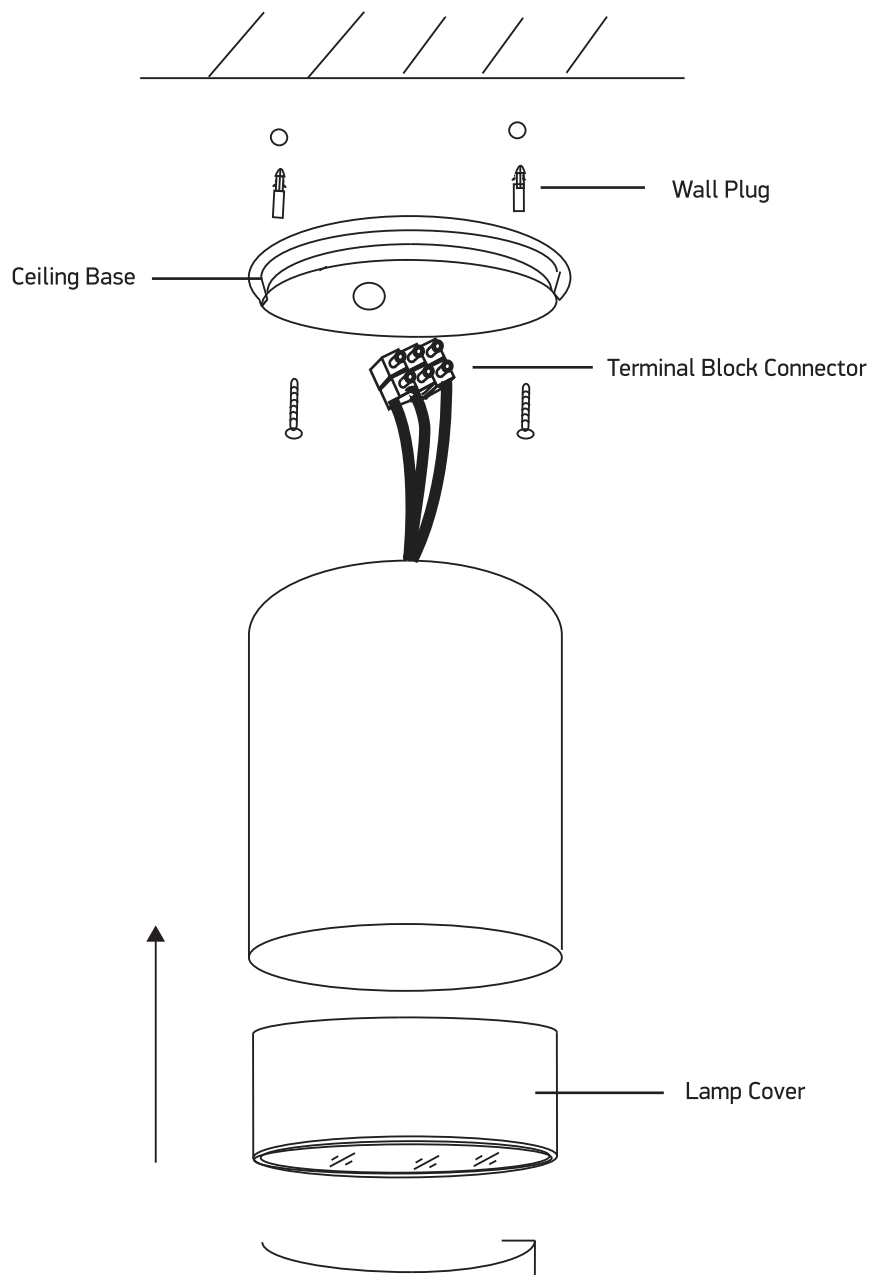

INSTALLATION MANUAL

67130C

65mm

95mm

one
LIGHT

100-240V | MR16 | GU10 | 10W | IP54 | Die cast

**Warnings:**

1. Make sure that the product is installed properly before connecting to electricity.
2. Do not cover the fitting.
3. Maintenance and installation should only be carried out by a professional electrician.