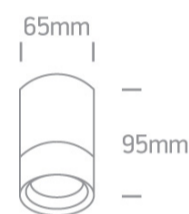

12 Wall &amp; Ceiling&gt;GU10 Outdoor Cylinders Die cast

**67130C/AN**

35W MR16 GU10 Die Cast, GU10 Outdoor Cylinders.

Complies with standard EN60598-1 and any other specific standards

## Dimensions

## Physical Specification

Item Group	12 Wall & Ceiling
Family	GU10 Outdoor Cylinders Die cast
Order Code	67130C/AN
Colour	Anthracite
Material	Die Cast
Shape	Circular
Height	65
Diameter	95
Surface Ceiling	Yes
Indoor	Yes
Outdoor	Yes
Adjustable	No