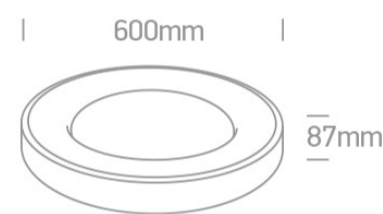

14 Plafo > Decorative Plafo

62182A/BBR/W

50W LED Decorative Plafo, IP20, suitable for residential and commercial application.

Complete with 1300mA driver.

Complies with standard EN60598-1 and any other specific standards.

Downloads

Dimensions

Physical Specification

Item Group	14 Plafo
Family	Decorative Plafo
Order Code	62182A/BBR/W
Colour	Brushed Brown
Material	Aluminium
Shape	Circular
Height	87mm
Diameter	600mm
Surface Ceiling	Yes
Indoor	Yes
Adjustable	No

Illumination Data

Colour Temperature	3000K
Lumen Output	4250lm
Light Efficiency	85lm/W
CRI	80
Illumination Diagram	

Packing Info

Box Weight	5.700kg
Pcs/Carton	1
Barcode	5291889066002
HS Code	9405409900

Certification & Warranty