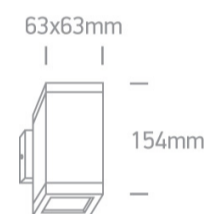

12 Wall & Ceiling>GU10 Outdoor Cubes Die cast

67130A/G

GU10, 2X35W, wall outdoor cube, IP54.

Complies with standard EN60598-1 and any other specific standards.

Downloads

Dimensions

Physical Specification

Item Group	12 Wall & Ceiling
Family	GU10 Outdoor Cubes Die cast
Order Code	67130A/G
Colour	Grey
Material	Die Cast
Shape	Rectangular
Length	63mm
Width	63mm
Height	154mm
Surface Wall	Yes
Indoor	Yes
Outdoor	Yes

Dimmable

N/A

F Mark

Illumination Data

Illumination Diagram

Packing Info

Box Length

9,5cm

Box Width

9cm

Box Height

16cm

Box Weight

0.715kg

Pcs/Carton

20